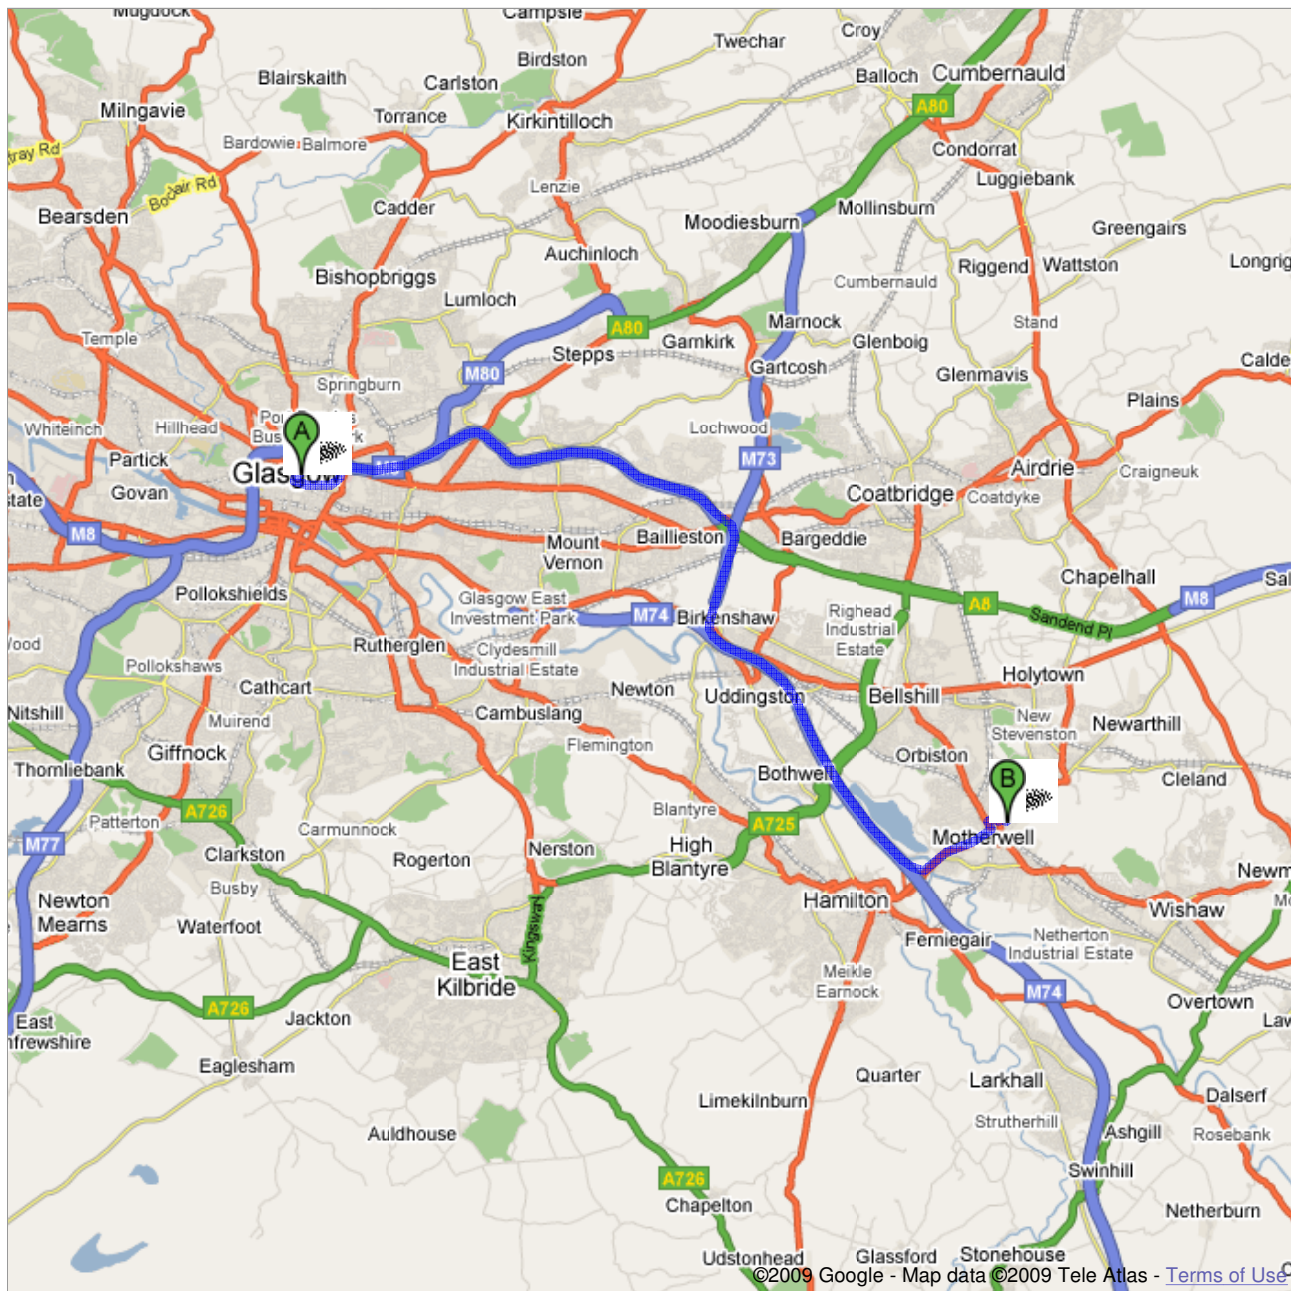

Directions to North Lanarkshire ML1 1PN, UK 15.5 mi – about 26 mins

Buchanan Bus Station

Killermont Street, City Centre, Glasgow, G2 3NP - 0141 353 2141

	1. Head north	go 135 ft total 135 ft
	2. Turn right toward Cowcaddens Rd	go 85 ft total 220 ft
	3. Turn left at Cowcaddens Rd	go 174 ft total 394 ft
	4. Turn left to stay on Cowcaddens Rd	go 128 ft total 0.1 mi
	5. Slight left at W Nile St About 1 min	go 0.2 mi total 0.3 mi
	6. Turn left at Bath St	go 0.2 mi total 0.5 mi
	7. Continue on Cathedral St About 1 min	go 0.4 mi total 0.8 mi
	8. Continue on Stirling Rd	go 0.1 mi total 1.0 mi
	9. Stirling Rd turns slightly left and becomes Springburn Rd	go 230 ft total 1.0 mi
	10. Merge onto M8 via the ramp on the right to M80/M73/Stirling/Carlisle/Edinburgh About 8 mins	go 5.8 mi total 6.8 mi
	11. Take the A89/M73 exit toward M74/Coatbridge/Carlisle	go 0.3 mi total 7.1 mi
	12. Keep right at the fork, follow signs for Carlisle and merge onto M73 About 2 mins	go 1.4 mi total 8.5 mi
	13. At junction 1 , exit onto M74 toward Carlisle About 5 mins	go 4.9 mi total 13.4 mi
	14. At junction 6 , exit onto A723/Hamilton Rd toward Motherwell About 4 mins	go 1.5 mi total 15.0 mi
	15. At the roundabout, take the 1st exit onto A721/Hamilton Rd Continue to follow A721	go 0.2 mi total 15.1 mi
	16. At the roundabout, take the 2nd exit onto A721/Hope St Continue to follow A721 Go through 1 roundabout About 1 min	go 0.2 mi total 15.3 mi
	17. At the roundabout, take the 1st exit onto A723/Merry St	go 0.1 mi total 15.4 mi
	18. Turn right at Dalziel St About 1 min	go 371 ft total 15.5 mi
	19. Turn right at Scott St Destination will be on the right	go 167 ft total 15.5 mi

North Lanarkshire ML1 1PN, UK

These directions are for planning purposes only. You may find that construction projects, traffic, weather, or other events may cause conditions to differ from the map results, and you should plan your route accordingly. You must obey all signs or notices regarding your route.